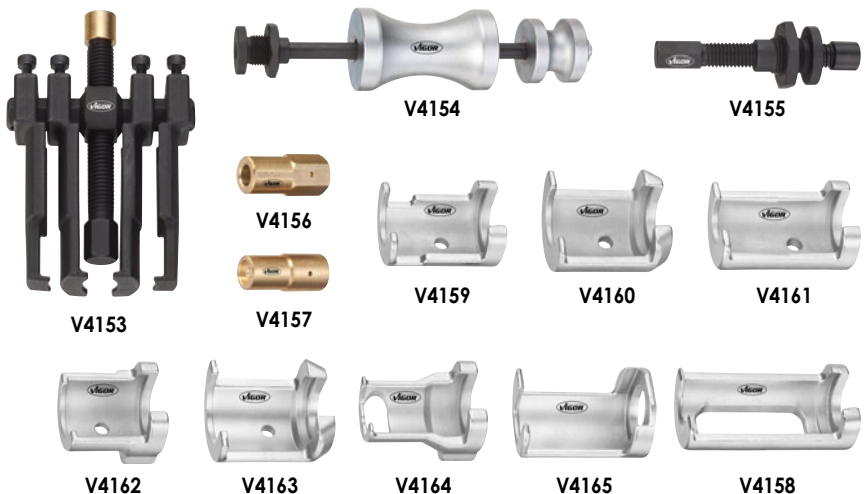

Typ	Besteht aus	PKW Typ
ALFA ROMEO	V4153, V4155, V4159, V4160, V4161, V4163	147, 156, 166, GT
BMW	V4153, V4155, V4158, V4159, V4160, V4161, V4163, V4165	3 series Compact (E36) from '94, Z3, 3 series (E46) 1999 onwards, 5 series (E39) 1996 onwards
CITROEN	V4153, V4154, V4155, V4158, V4159, V4160, V4161, V4162, V4164	Berlingo, C5, Evasion, Saxo, Xsara, Xsara Picasso
VW-AUDI	V4153, V4154, V4155, V4158, V4159, V4160, V4161, V4163, V4164, V4165	AUDI - 80 (from 1986 - '96), A3, A4 (up to 2001), A4 (2001 onwards), A6 (from 1997 - '01) FORD - Fiesta (from 1995), Focus, Ka, Mondeo (up to 2001), Mondeo (from 2001), Galaxy (up to 2000), Galaxy (up to 2000) VW - Polo (up to ,99), Polo (,99 onwards); Lupo, Golf III, Golf IV, Golf V, Sharan Sharan (2000 onwards), Passat (up to 2000), Passat (2001 onwards), New Beetle
MERCEDES	V4153, V4155, V4158, V4159, V4160, V4162	A Class, C Class (W203), Vito/ V Class, M Class, E Class (W210)
OPEL / VAUXHALL	V4153, V4155, V4159, V4160, V4161, V4162	Corsa B, Corsa C, Astra F, Astra G, Astra G Kombi, Zafira
PEUGEOT	V4153, V4155, V4159, V4160, V4161, V4164	106, 206, 306, 306 Cabrio, 307, 406, 605, Partner
RENAULT	V4153, V4155, V4159, V4160	Clio ('98 onwards), Espace ('96 onwards), Kangoo, Laguna, Laguna Estate, Mégane ('99 onwards), Mégane Limousine, Scénic, Twingo